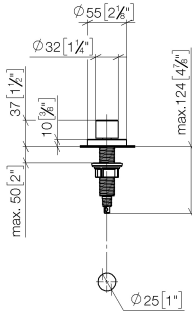

**Strainer waste with control handle - Platinum**

ELIO

10 710 970

- control for single basin
- including adapter for Bowden cable

Fits ELIO, ENO, MEM, META SQUARE, SYNC, TARA and TARA ULTRA

Fits: ELIO, MEM, TARA, TARA ULTRA, META SQUARE

10 710 970

mm [inches]

10 710 970

Parts for other finishes can be found here: [Chrome](#)

**Spare parts list**

No.	Item Number	Name	Quantity used	Delivery time
1	09 20 97 030-08	handle	1	40
2	90 12 12 002 00 90	fixing cap	1	2
3	09 27 87 006-08	rosette	1	40
4	90 14 10 043 00 90	seal	1	2
5	09 14 10 042 90	seal	1	2
6	09 29 06 087-08	spindle	1	-
Spare part can no longer be ordered, please order the replacement item				
7	04 30 01 029 00 90	adaptor	1	2
8	09 24 03 175 90	adaptor	1	2
9	09 11 10 073-07	connection	1	30
10	09 11 10 074-07	connection	1	30
11	09 11 10 079-07	connection	1	30
12	09 30 11 087 90	disc	1	2
13	09 23 30 024-07	nut	1	30